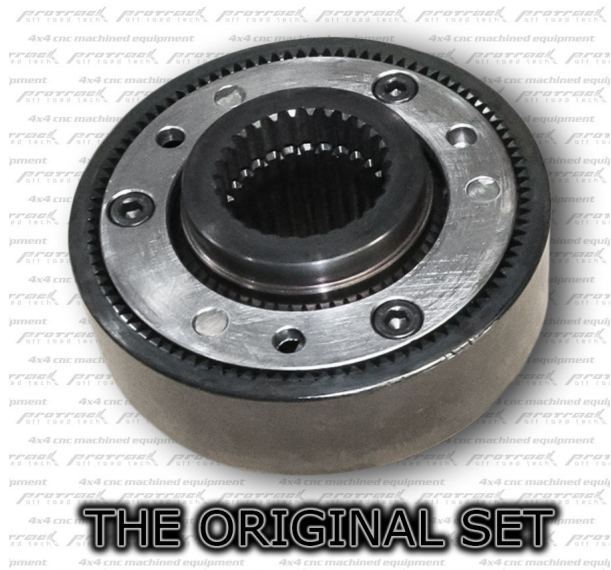

Jimny LOW planetary unit

Planetary1.jpg