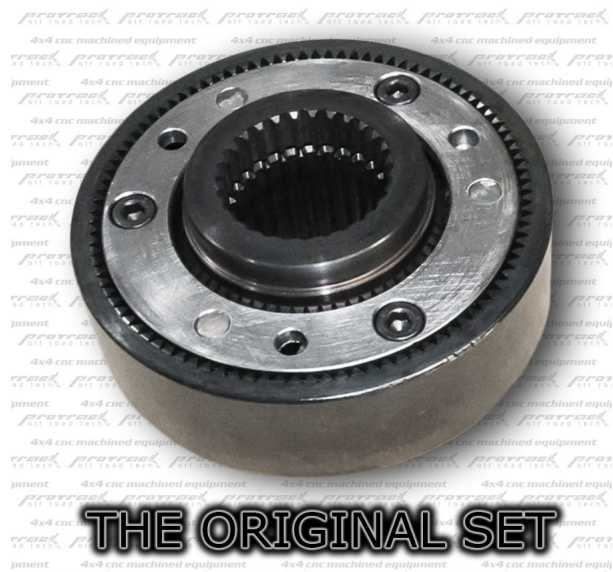

Jimny LOW planetary unit

Planetary1.jpg